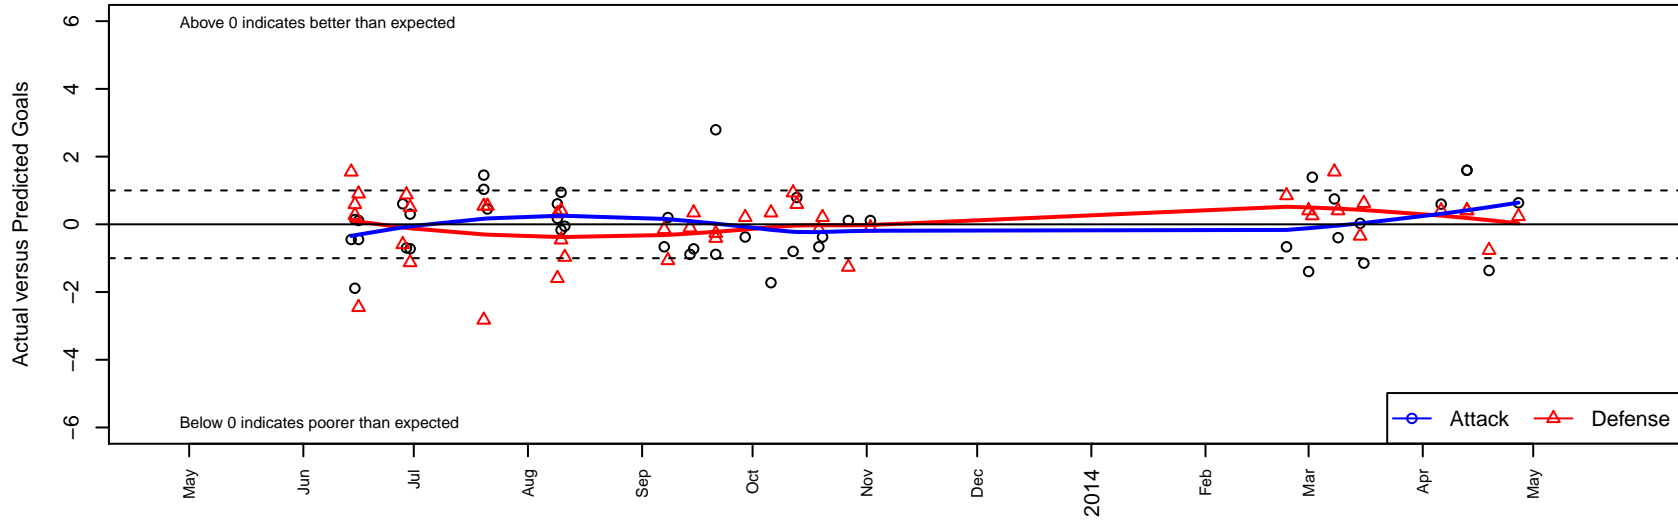

Westside Timbers Samba TS G00
Dots are actual minus expected GF (blue circles) and GA (red triangles).
Blue line is smoothed change in attack strength. Red is smoothed change in defense strength.